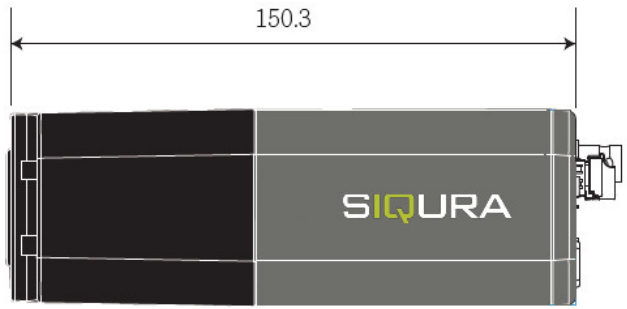

DIMENSIONS IN MM