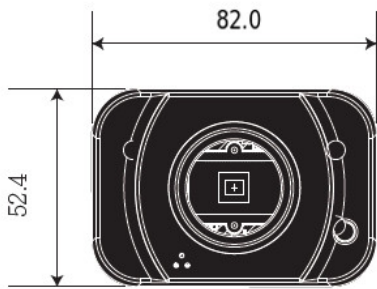

Specs

Environmental

Mechanical

Dimensions	150x82x52 mm
Weight	395 g
Color	grey/black
Ingress protection	IP20

Ordering information

BC980	4K Network box camera, H.265/H.264/MJPEG, DC-Iris, ABF
VL18D-125x500	Lens, 1/1.8", 12,5-50mm, F1.6, DC auto iris, IR, 5MP

DIMENSIONS IN MM

RELATED

Siqua Fixed Camera Accessories
Mounting kits for fixed dome and bullet camera

Siqua HSG04
Outdoor Wiper housing for a fixed box camera

Siqua HSG02LV
Outdoor housing for a fixed box camera